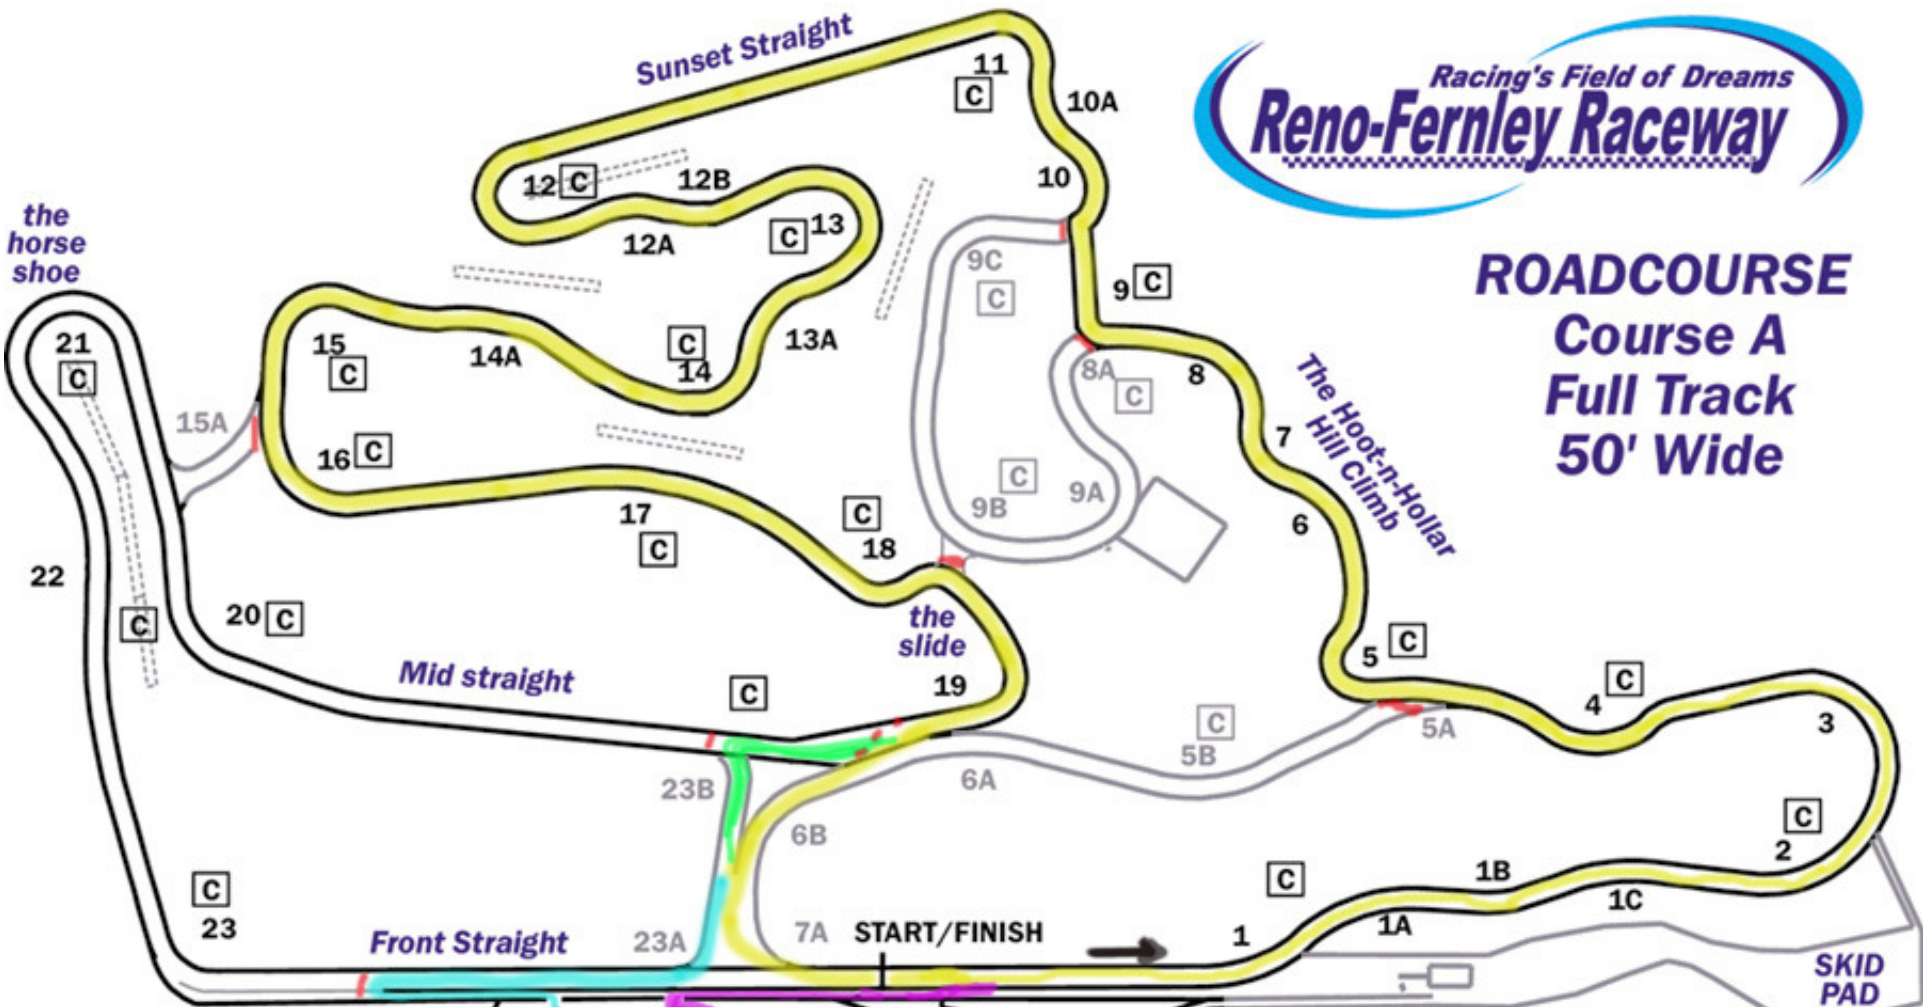

**ROADCOURSE**  
**Course A**  
**Full Track**  
**50' Wide**

- Racing Surface
- Pit exit from race track
- Pit Entrance to track
- optional connection from slide to front straight
- LeMons HQ tent location
- visual barriers at track connections